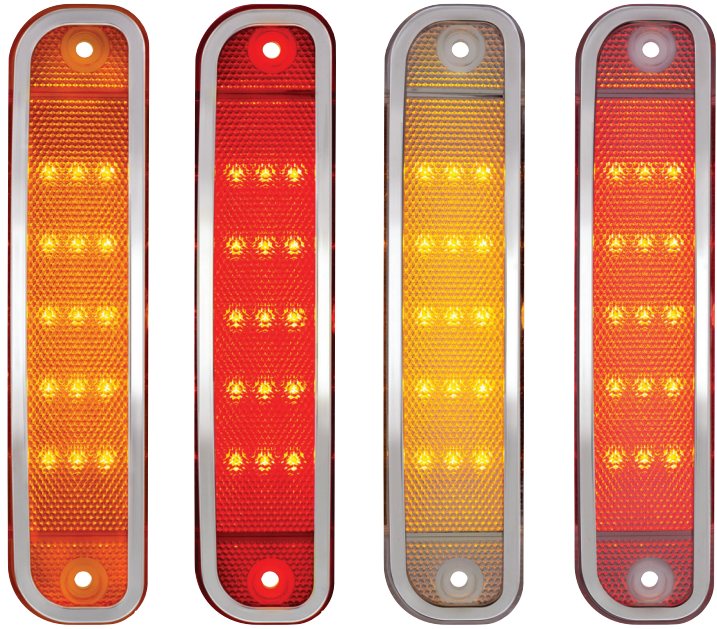

NEW ITEMS

110712

110713

110714

110715

15 LED Side Marker Light With Stainless Steel Trim For 1973-80 Chevrolet Truck

- Super bright LED with high quality injection molded acrylic lens
- Dual function, parking light and turn signal
- Polished stainless steel deluxe style trim
- Epoxy coated, fully sealed electronics
- Also fits 1973-91 Chevy & GMC dually rear

- 110712** Amber LED/Amber Lens - 1 Pc. / Card
- 110713** Red LED/Red Lens - 1 Pc. / Card
- 110714** Amber LED/Clear Lens - 1 Pc. / Card
- 110715** Red LED/Clear Lens - 1 Pc. / Card

3 Candle Power 6V Parking Light Bulb For 1928-48 Ford Car & Truck

- #63 style, 6 volt, single contact with BA15s base
- Typically used on early Fords for cowl lights, parking lights, dash lights

A1068 1 Pc. / Bulk

Black Powder Coated Magnetic Pipe Holder With Felt Liner

- No-Scratch felt lining
- Strong magnetic securely sticks to any metal dashboard
- Keep pipe within easy reach

C5016 1 Pc. / Color Box