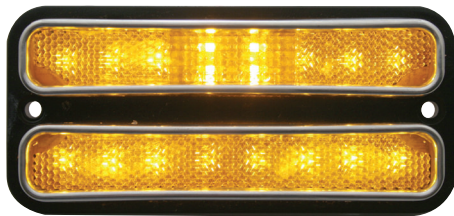

NEW ITEMS

110914

110915

Rear Fender For 1967 Chevy/GMC Stepside Truck

- Excellent steel reproduction with all of the original contour and detail
- Finished with black EDP protective coating to keep your new steel fresh and rust-free
- Precision punched mounting holes with reinforcement strip along the rolled edge
- Smooth style without side marker cutout
- Sold individually, please specify left-hand or right-hand side

110912 L/H - 1 Pc. / Box

110913 R/H - 1 Pc. / Box

Stainless Steel Windshield Frame Hinge For 1966-77 Ford Bronco

- High quality 304 grade 16 gauge stainless steel
- Feature machine punched holes for plug welding to windshield and cowl top panel
- Notch and large hole for wiper motor wiring pass-through

110595 1 Pc. / Bulk

LED Chrome Vintage Style Flashlight

- Features bright 50 lumens white LED, glass lens, morse code button, and hanging loop
- Cool vintage look, all-metal construction, satin chrome finish
- Use with roller-action classic car flashlight holder, item # C5012G (sold separately)
- Requires 2 "D" cells batteries. (not included)

110917 1 Pc. / Color Box

CML6872A

CML6872R

18 LED Side Marker Light W/Stainless Steel Trim For 1968-72 Chevy & GMC Truck

- Super bright LED with high quality injection molded polycarbonate lens
- Original look with deluxe stainless steel trim
- Epoxy coated, fully sealed electronics designed for 12V DC systems
- Easy electrical connection with 194 plug, no modification to vehicle
- 12 volt, 2-wire hookup with .180 bullet plugs