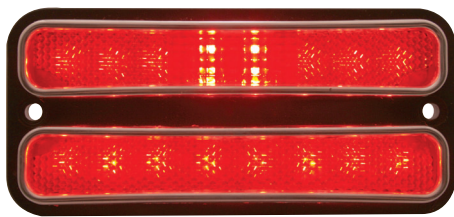

NEW ITEMS

110914

110915

Rear Fender For 1967 Chevy/GMC Stepside Truck

- Excellent steel reproduction with all of the original contour and detail
- Finished with black EDP protective coating to keep your new steel fresh and rust-free
- Precision punched mounting holes with reinforcement strip along the rolled edge
- Smooth style without side marker cutout
- Sold individually, please specify left-hand or right-hand side

110595 1 Pc. / Bulk

LED Chrome Vintage Style Flashlight

- Features bright 50 lumens white LED, glass lens, morse code button, and hanging loop
- Cool vintage look, all-metal construction, satin chrome finish
- Use with roller-action classic car flashlight holder, item # C5012G (sold separately)
- Requires 2 "D" cells batteries. (not included)

110917 1 Pc. / Color Box

CML6872A

CML6872R

18 LED Side Marker Light W/Stainless Steel Trim For 1968-72 Chevy & GMC Truck

- Super bright LED with high quality injection molded polycarbonate lens
- Original look with deluxe stainless steel trim
- Epoxy coated, fully sealed electronics designed for 12V DC systems
- Easy electrical connection with 194 plug, no modification to vehicle
- 12 volt, 2-wire hookup with .180 bullet plugs

CML6872A Amber - 1 Pc. / Card

CML6872R Red - 1 Pc. / Card

Vintage Flashlight Holder With Roller-Action Grip, Grey

- Tightly holds flashlight within easy reach
- Secure roller-action grip
- Fits steering columns up to 1-7/8" diameter